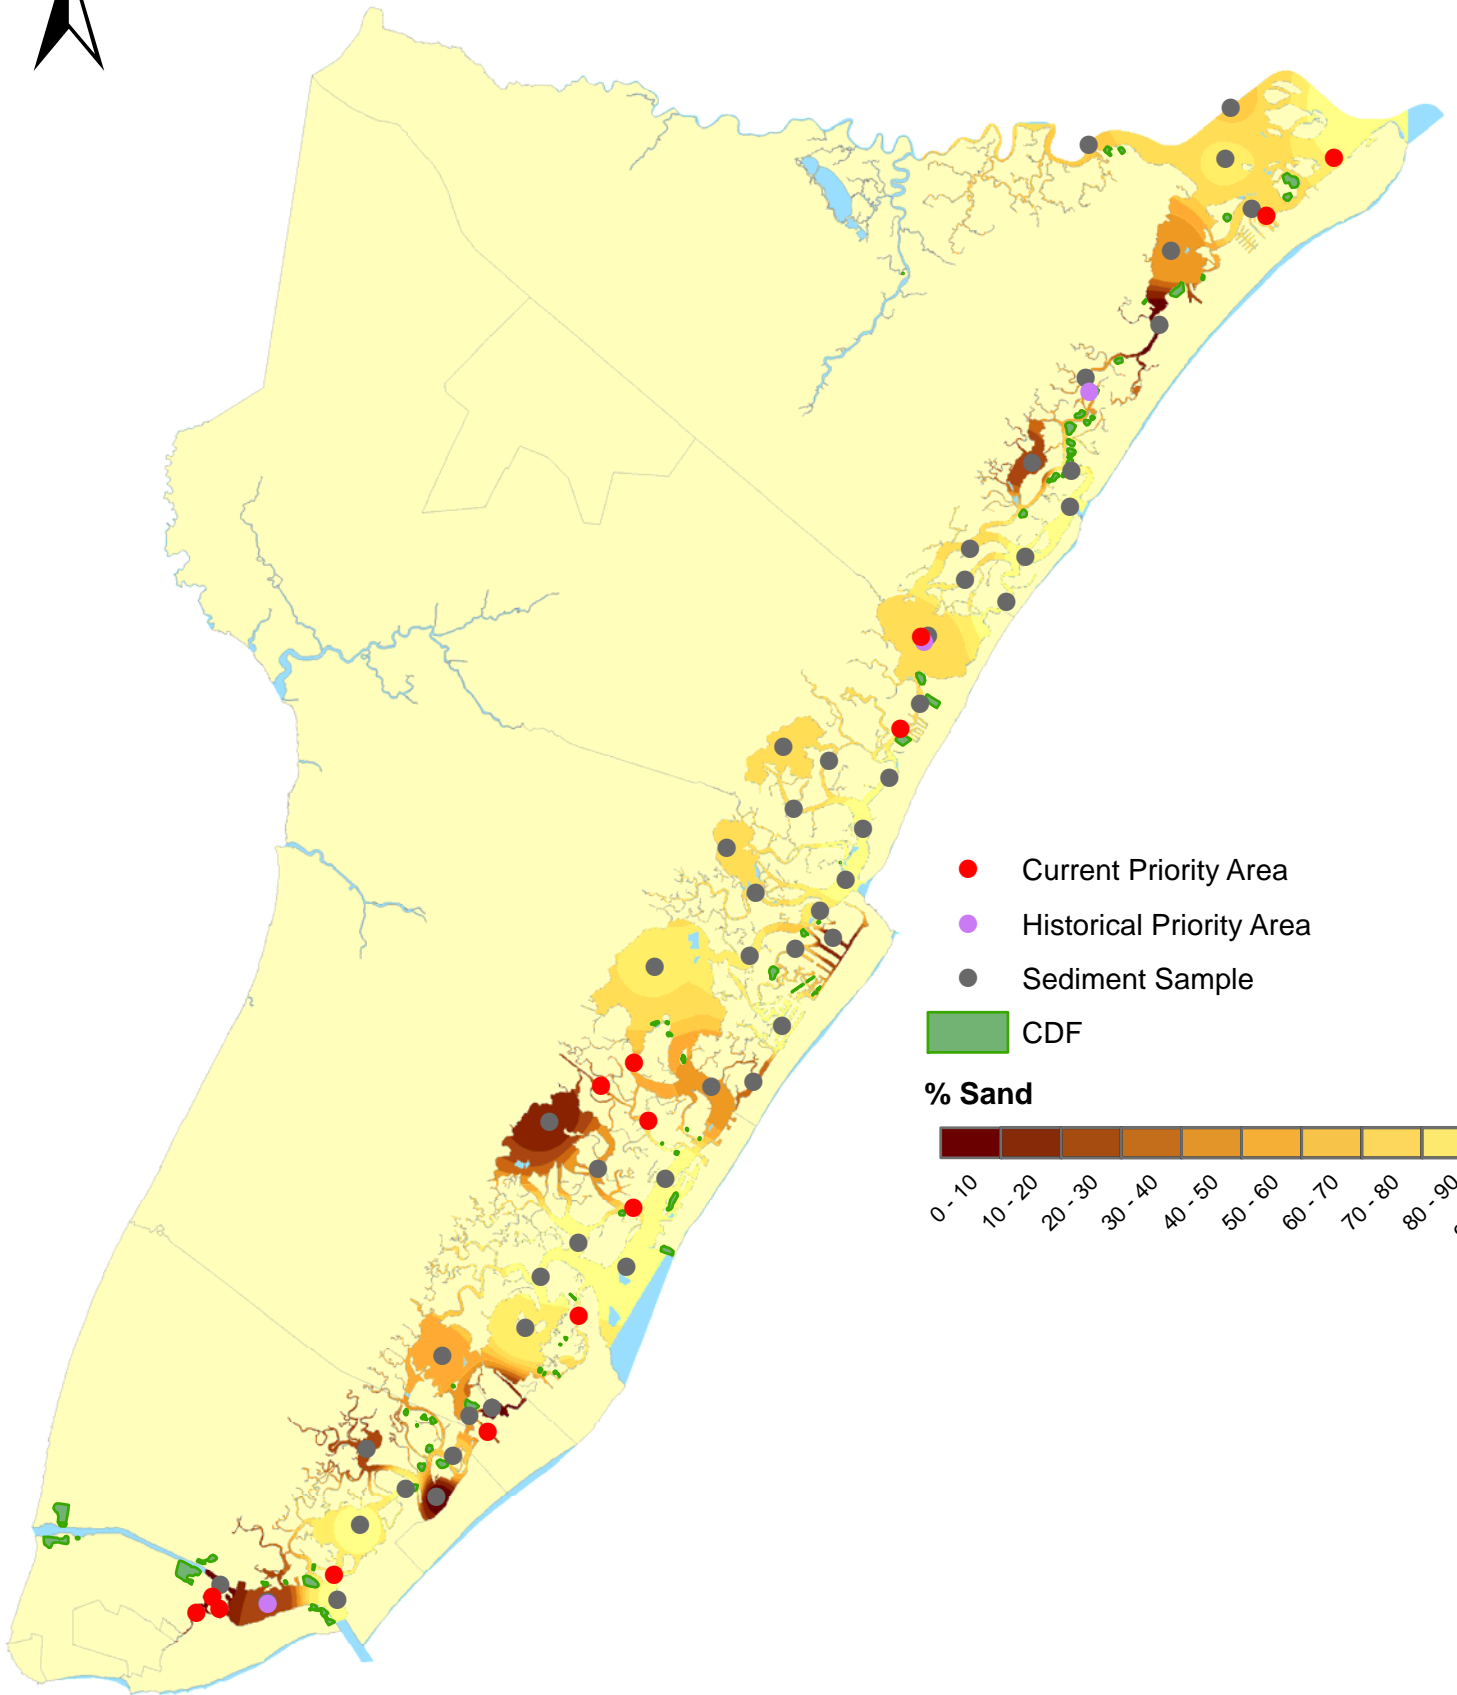

Cape May County

- Current Priority Area
- Historical Priority Area
- Sediment Sample
- CDF